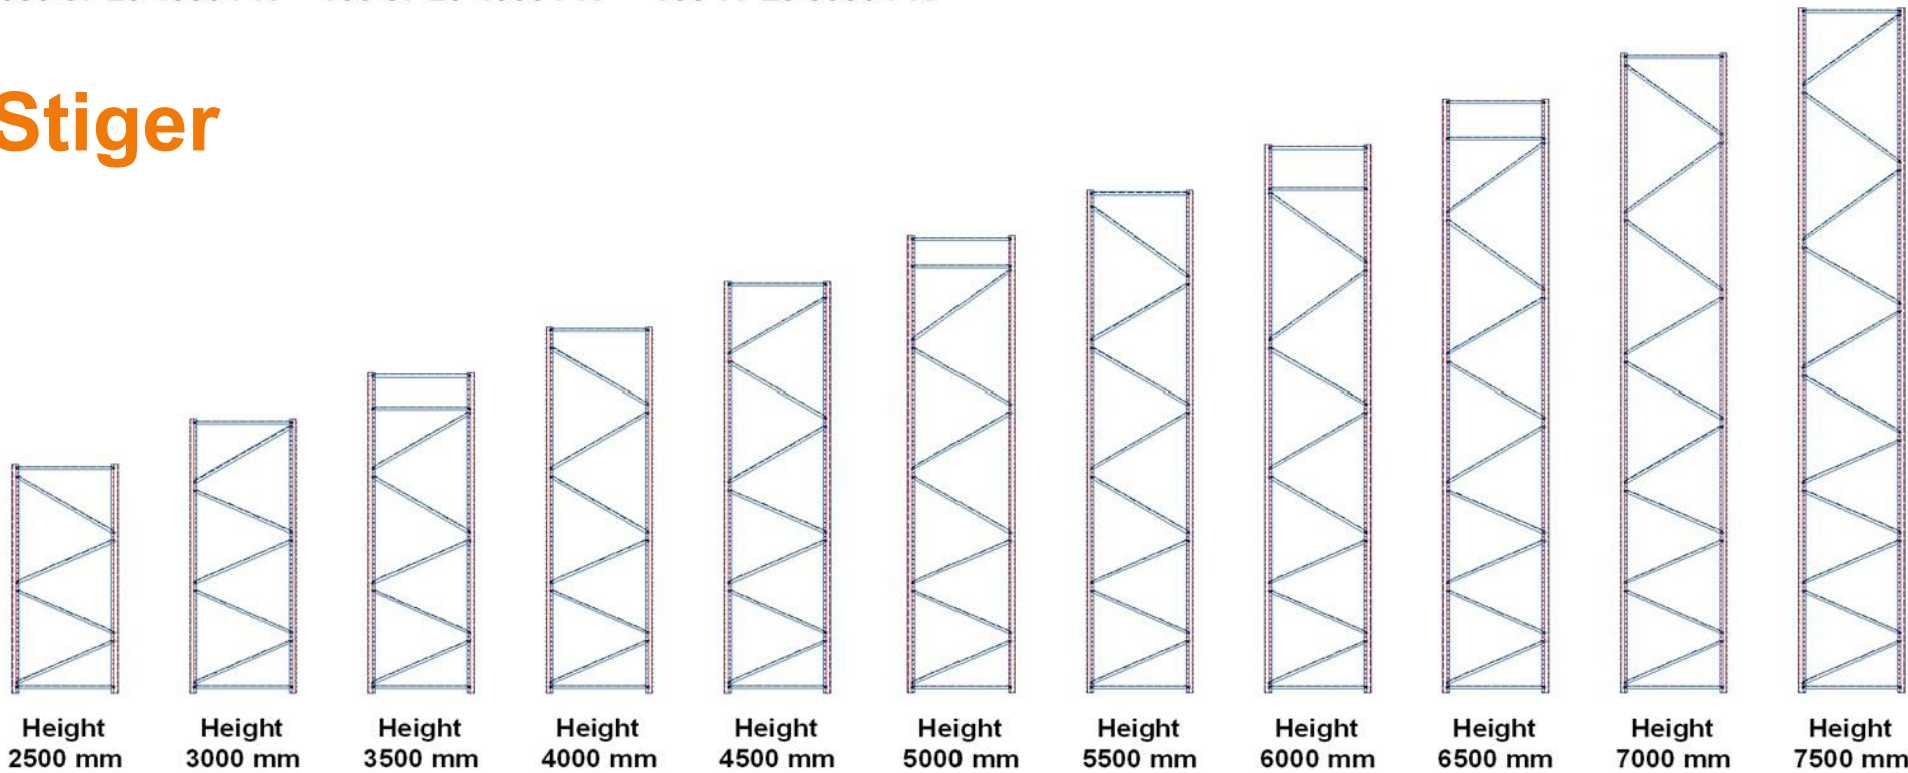

080 67 20 4050 PR

100 67 20 4050 PR

100 77 25 5050 PR

Stiger

100 77 25 5050 PR

100 67 20 4050 PR

Bjælker