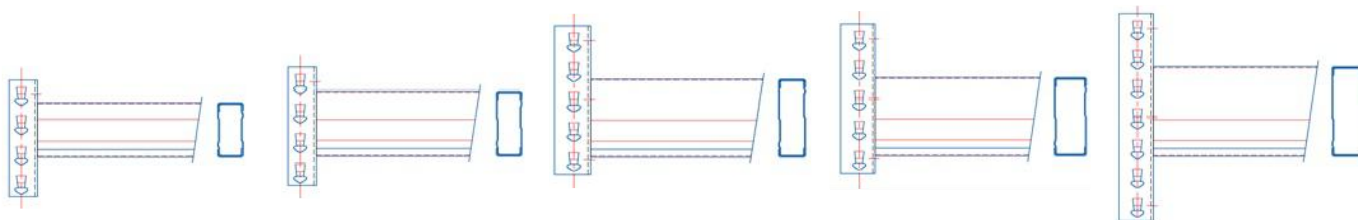

## Bjælker

Palle bredde opsætning	Bjælke længde	CC 090 40 15, S275 + H4	CC 110 40 15, S275 + H4	CC 130 40 15, S275 + H5	CC 130 50 15, S275 + H5	CC 150 50 15, S355 + H7
	1825 mm	✓	✓	---	---	---
	2300 mm	✓	✓	---	---	---
	2700 mm	✓	✓	✓	---	---
	3300 mm	---	---	---	✓	✓
	3600 mm	---	---	---	✓	✓